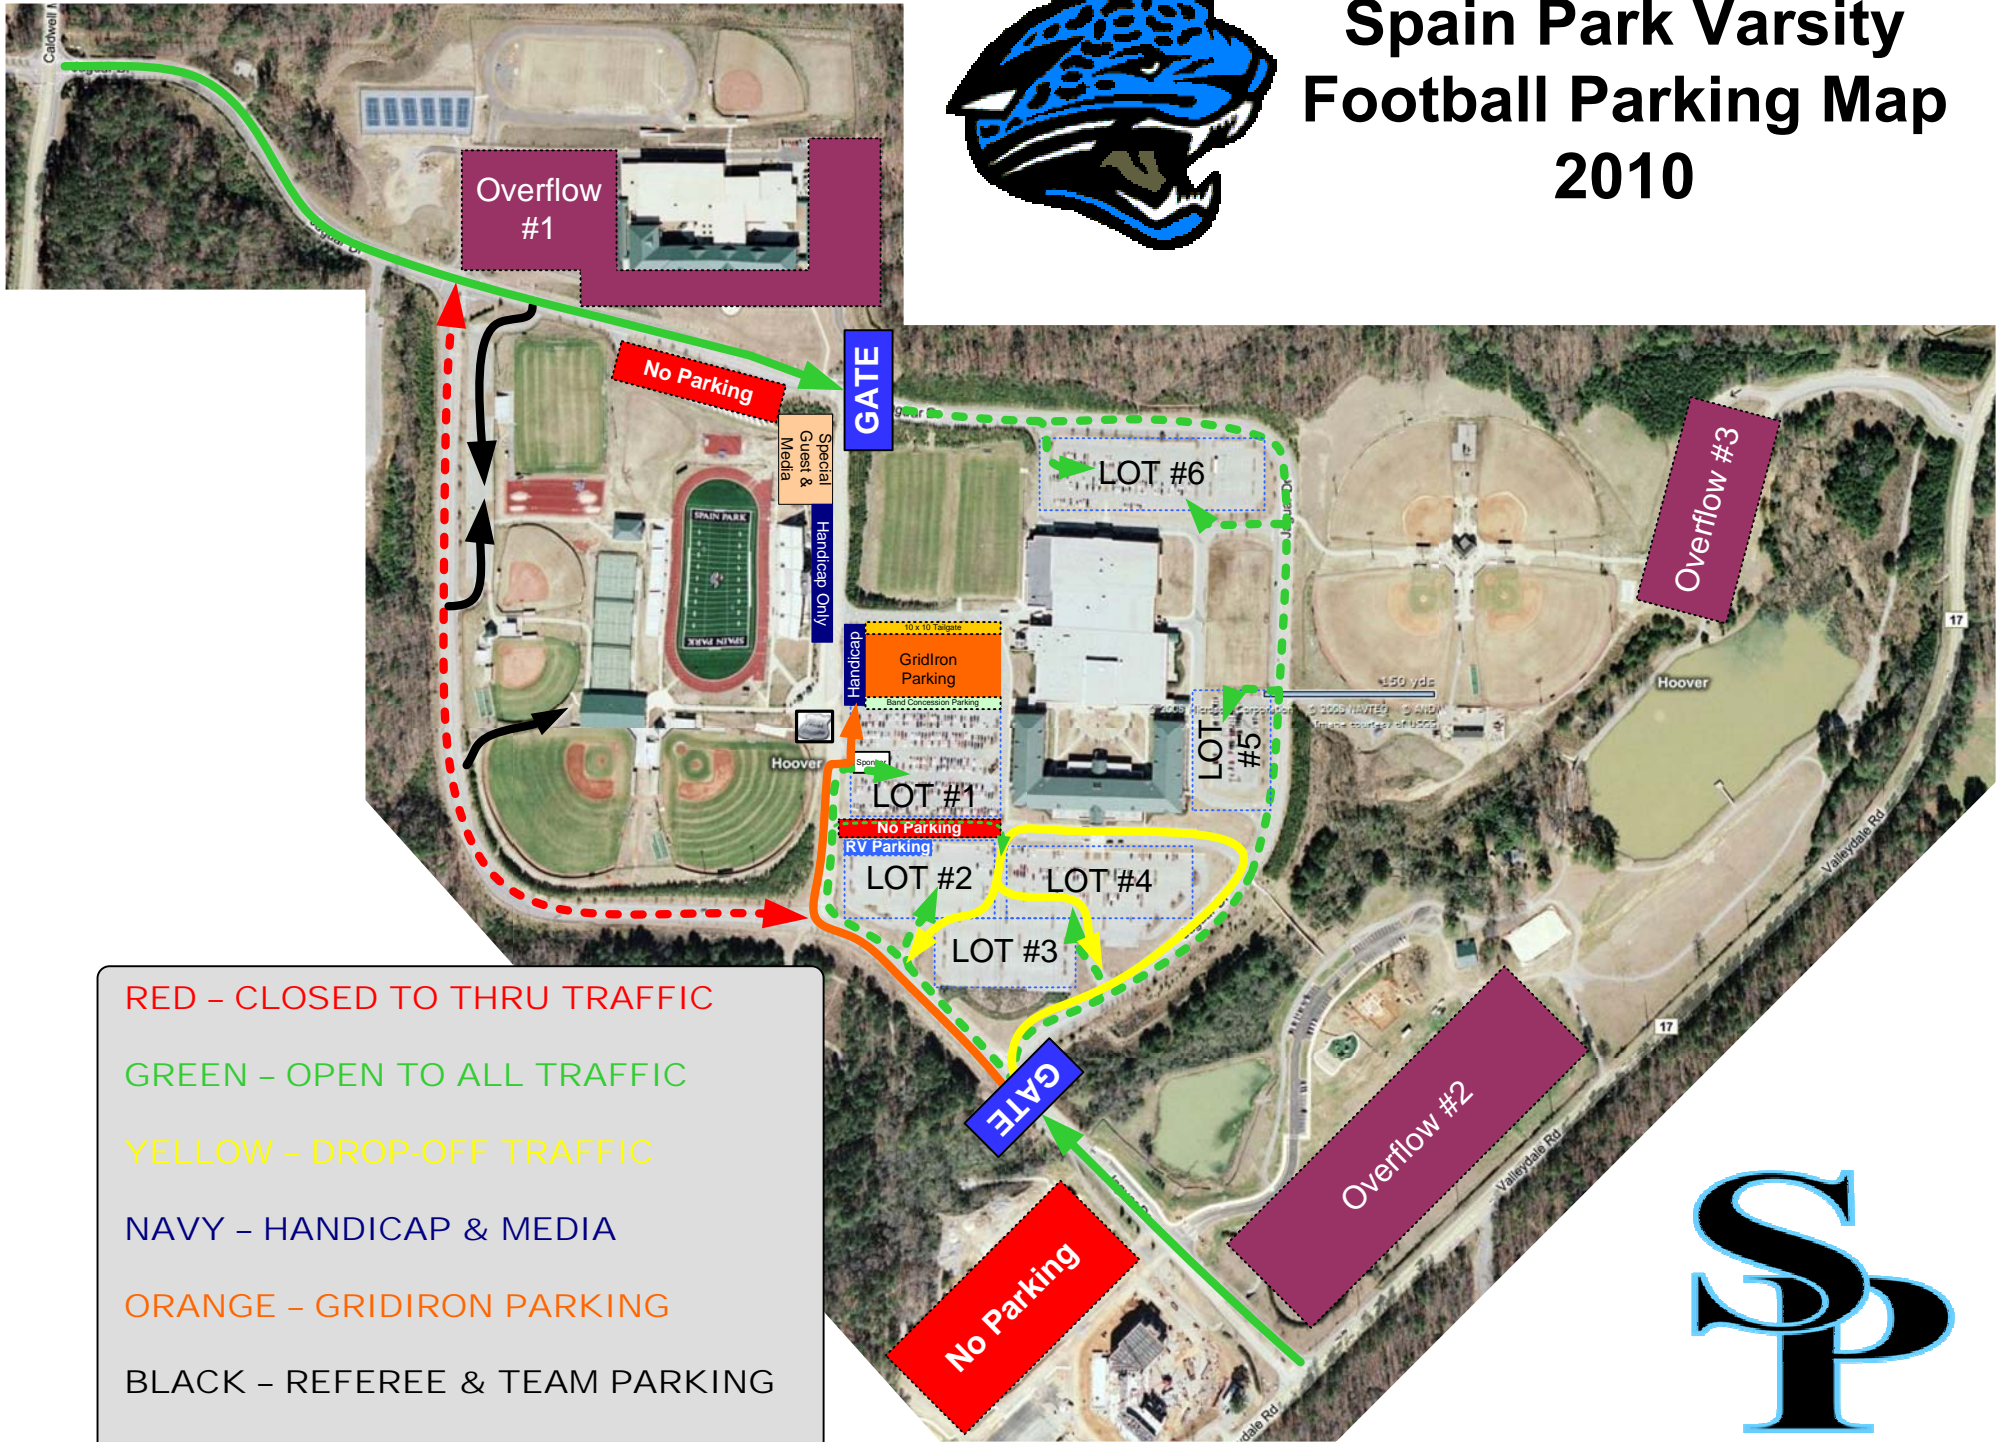

# Spain Park Varsity Football Parking Map 2010

- RED - CLOSED TO THRU TRAFFIC
- GREEN - OPEN TO ALL TRAFFIC
- YELLOW - DROP-OFF TRAFFIC
- NAVY - HANDICAP & MEDIA
- ORANGE - GRIDIRON PARKING
- BLACK - REFEREE & TEAM PARKING
- PURPLE - OVERFLOW PARKING